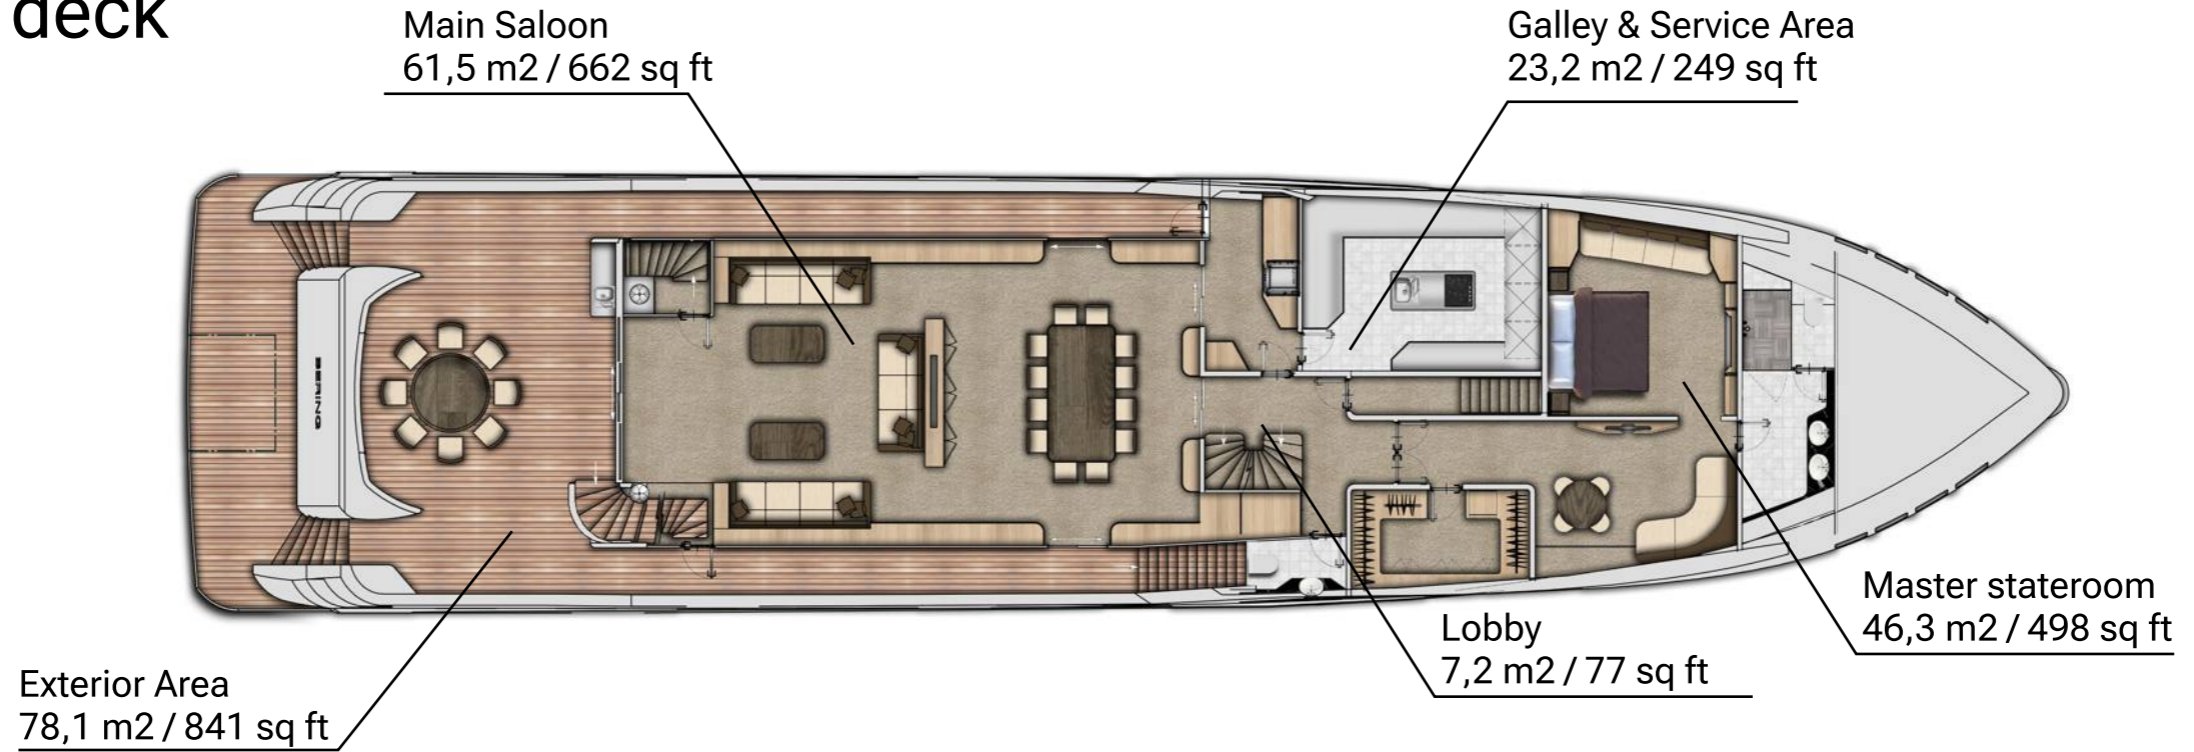

A fully custom steel Explorer yacht, the Bering 125 measures 39,5 meters with a beam of 9 meters. She accommodates up to 10 guests across five en suite cabins, including a full-beam master suite on the main deck.

The project was designed by Bering Yachts in collaboration with Red Yacht Design.

Main Saloon

Master Stateroom

BRIEF SPECIFICATION

Length Overall (LOA)	39.5 m/ 129'5"
Length Waterline (LWL)	36.2 m/ 118'7"
Beam Overall	9.00 m/ 30'
Draft (with full fuel load)	2.50 m/8'2"
Displacement Full Load	410.16 metric tons
Gross Tonnage	476 GT
Fuel	82.200 L/ 21.700 gallons
Fresh Water	9.100 L/ 2.400 gallons
Grey Water	4100 L/ 1083gallons
Black Water	4100 L/ 1083gallons
Engines	2 MAN D2862LE427 - 900 HP
Cruise Speed	10 knots
Maximum Speed	13 knots
Range at cruise speed	4.500+nautical miles
Guest	10
Crew	7
Exterior Area	261.2 m2 / 2812 sq ft
Interior Area	287.7 m2 / 3097 sq ft
Crew Area	92.1 m2 / 991 sq ft
Technical Area	253.8 m2 / 2732 sq ft

CREW AREA

INTERIOR AREA

TECHNICAL AREA

Flybridge

Flybridge Area
78,4 m² / 844 sq ft

Upper deck

Lobby
10,5 m² / 113 sq ft

Captain Cabin
8,7 m² / 93 sq ft

Exterior Area
122,3 m² / 1316 sq ft

Skylounge
31,7 m² / 341 sq ft

Pilot House
21,7 m² / 233 sq ft

Main deck

Lower deck

Bering Yachts in brief

Bering Yachts creates a new caliber of a vessel: recreational steel boat that provides an unequalled level of luxury, capability and safety. Taking design cues from proven oceangoing commercial trawlers, these yachts can cross any ocean comfortably, securely and with a minimal number of stops. We blend comfort and reliability to withstand any forces the nature can bring.