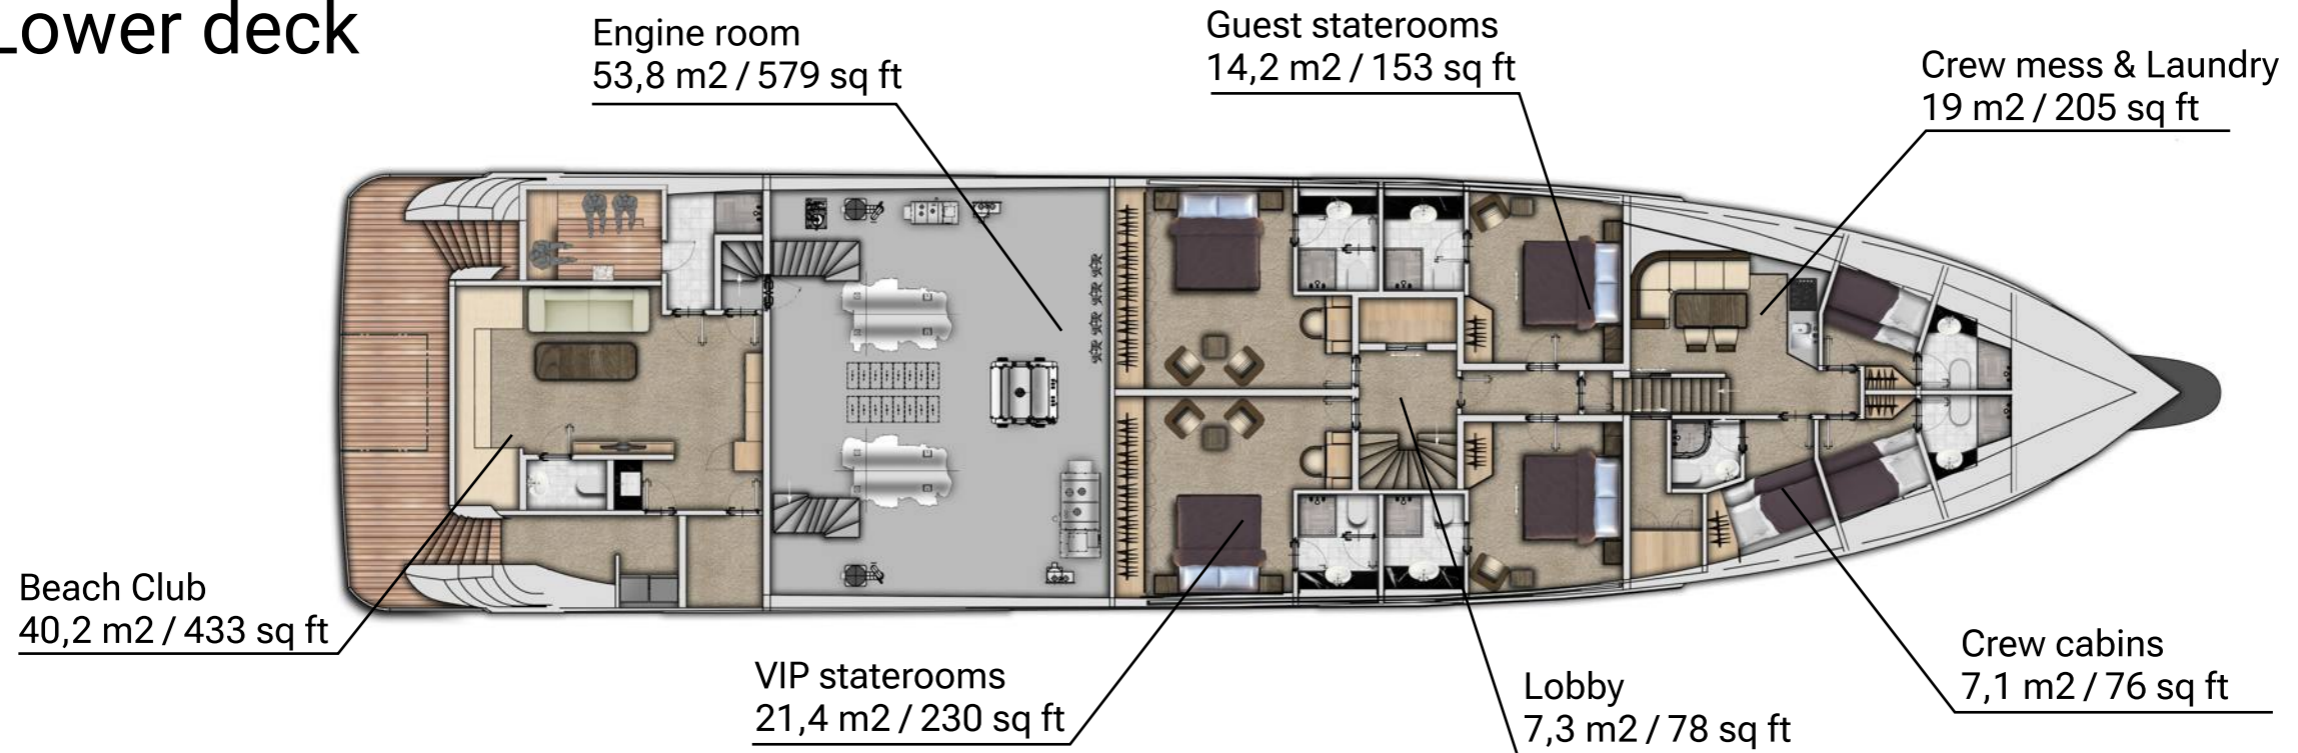

A fully custom steel Explorer yacht, the Bering 125 measures 39,5 meters with a beam of 9 meters. She accommodates up to 10 guests across five en suite cabins, including a full-beam master suite on the main deck.

The project was designed by Bering Yachts in collaboration with Red Yacht Design.

Main Saloon

Master Stateroom

BRIEF SPECIFICATION

Length Overall (LOA)	39.5 m/ 129'5"
Length Waterline (LWL)	36.2 m/ 118'7"
Beam Overall	9.00 m/ 30'
Draft (with full fuel load)	2.50 m/8'2"
Displacement Full Load	410.16 metric tons
Gross Tonnage	476 GT
Fuel	82.200 L/ 21.700 gallons
Fresh Water	9.100 L/ 2.400 gallons
Grey Water	4100 L/ 1083gallons
Black Water	4100 L/ 1083gallons
Engines	2 MAN D2862LE427 - 900 HP
Cruise Speed	10 knots
Maximum Speed	13 knots
Range at cruise speed	4.500+nautical miles
Guest	10
Crew	7
Exterior Area	261.2 m2 / 2812 sq ft
Interior Area	287.7 m2 / 3097 sq ft
Crew Area	92.1 m2 / 991 sq ft
Technical Area	253.8 m2 / 2732 sq ft

CREW AREA

INTERIOR AREA

TECHNICAL AREA

Flybridge

Flybridge Area
78,4 m² / 844 sq ft

Upper deck

Lobby
10,5 m² / 113 sq ft

Captain Cabin
8,7 m² / 93 sq ft

Exterior Area
122,3 m² / 1316 sq ft

Skylounge
31,7 m² / 341 sq ft

Pilot House
21,7 m² / 233 sq ft

Main deck

Lower deck

Bering Yachts in brief

Bering Yachts creates a new caliber of a vessel: recreational steel boat that provides an unequalled level of luxury, capability and safety. Taking design cues from proven oceangoing commercial trawlers, these yachts can cross any ocean comfortably, securely and with a minimal number of stops. We blend comfort and reliability to withstand any forces the nature can bring.