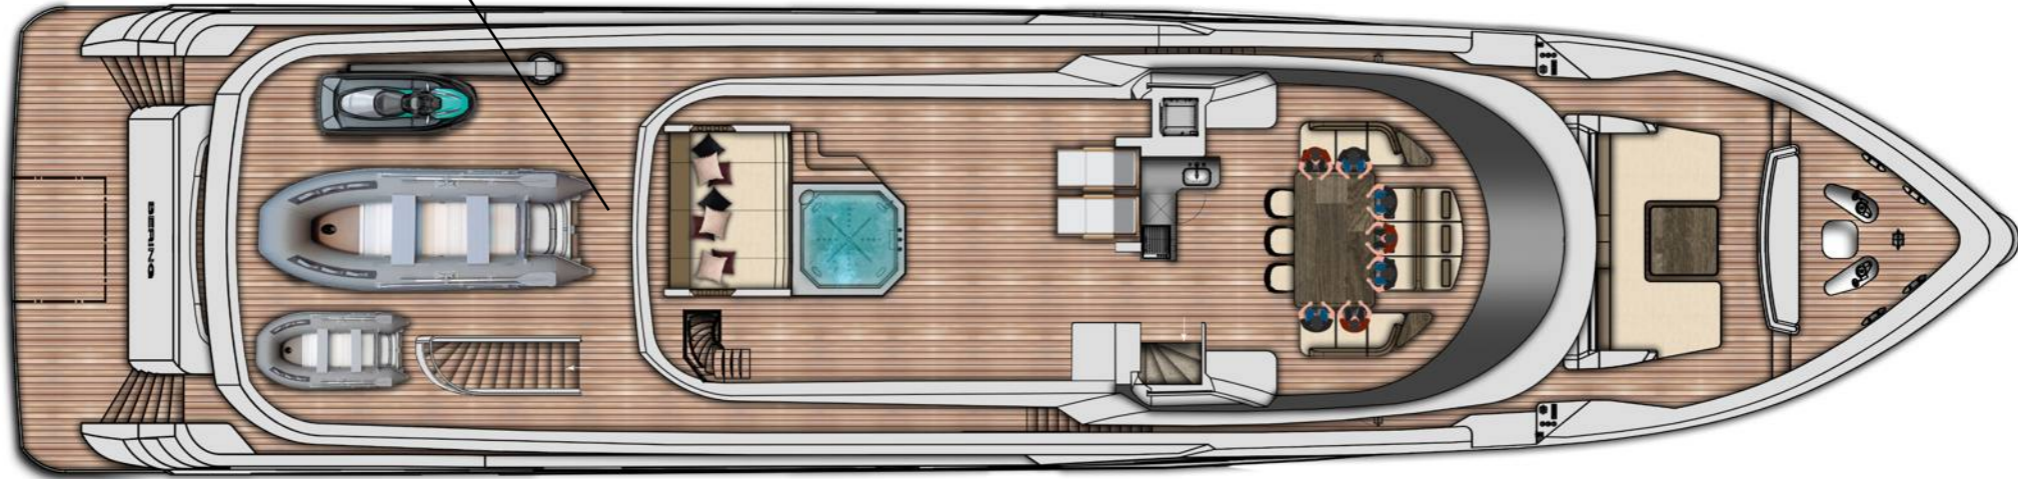

A fully custom steel Explorer yacht, the Bering 125 measures 39,5 meters with a beam of 9 meters. She accommodates up to 10 guests across five en suite cabins, including a full-beam master suite on the main deck.

The project was designed by Bering Yachts in collaboration with Red Yacht Design.

Main Saloon

Master Stateroom

BRIEF SPECIFICATION

Length Overall (LOA)	39.5 m/ 129'5"
Length Waterline (LWL)	36.2 m/ 118'7"
Beam Overall	9.00 m/ 30'
Draft (with full fuel load)	2.50 m/8'2"
Displacement Full Load	410.16 metric tons
Gross Tonnage	476 GT
Fuel	82.200 L/ 21.700 gallons
Fresh Water	9.100 L/ 2.400 gallons
Grey Water	4100 L/ 1083gallons
Black Water	4100 L/ 1083gallons
Engines	2 MAN D2862LE427 - 900 HP
Cruise Speed	10 knots
Maximum Speed	13 knots
Range at cruise speed	4.500+nautical miles
Guest	10
Crew	7
Exterior Area	261.2 m2 / 2812 sq ft
Interior Area	287.7 m2 / 3097 sq ft
Crew Area	92.1 m2 / 991 sq ft
Technical Area	253.8 m2 / 2732 sq ft

CREW AREA

INTERIOR AREA

TECHNICAL AREA

Flybridge

Flybridge Area
78,4 m² / 844 sq ft

Upper deck

Lobby
10,5 m² / 113 sq ft

Captain Cabin
8,7 m² / 93 sq ft

Exterior Area
122,3 m² / 1316 sq ft

Skylounge
31,7 m² / 341 sq ft

Pilot House
21,7 m² / 233 sq ft

Main deck

Lower deck

Bering Yachts in brief

Bering Yachts creates a new caliber of a vessel: recreational steel boat that provides an unequalled level of luxury, capability and safety. Taking design cues from proven oceangoing commercial trawlers, these yachts can cross any ocean comfortably, securely and with a minimal number of stops. We blend comfort and reliability to withstand any forces the nature can bring.