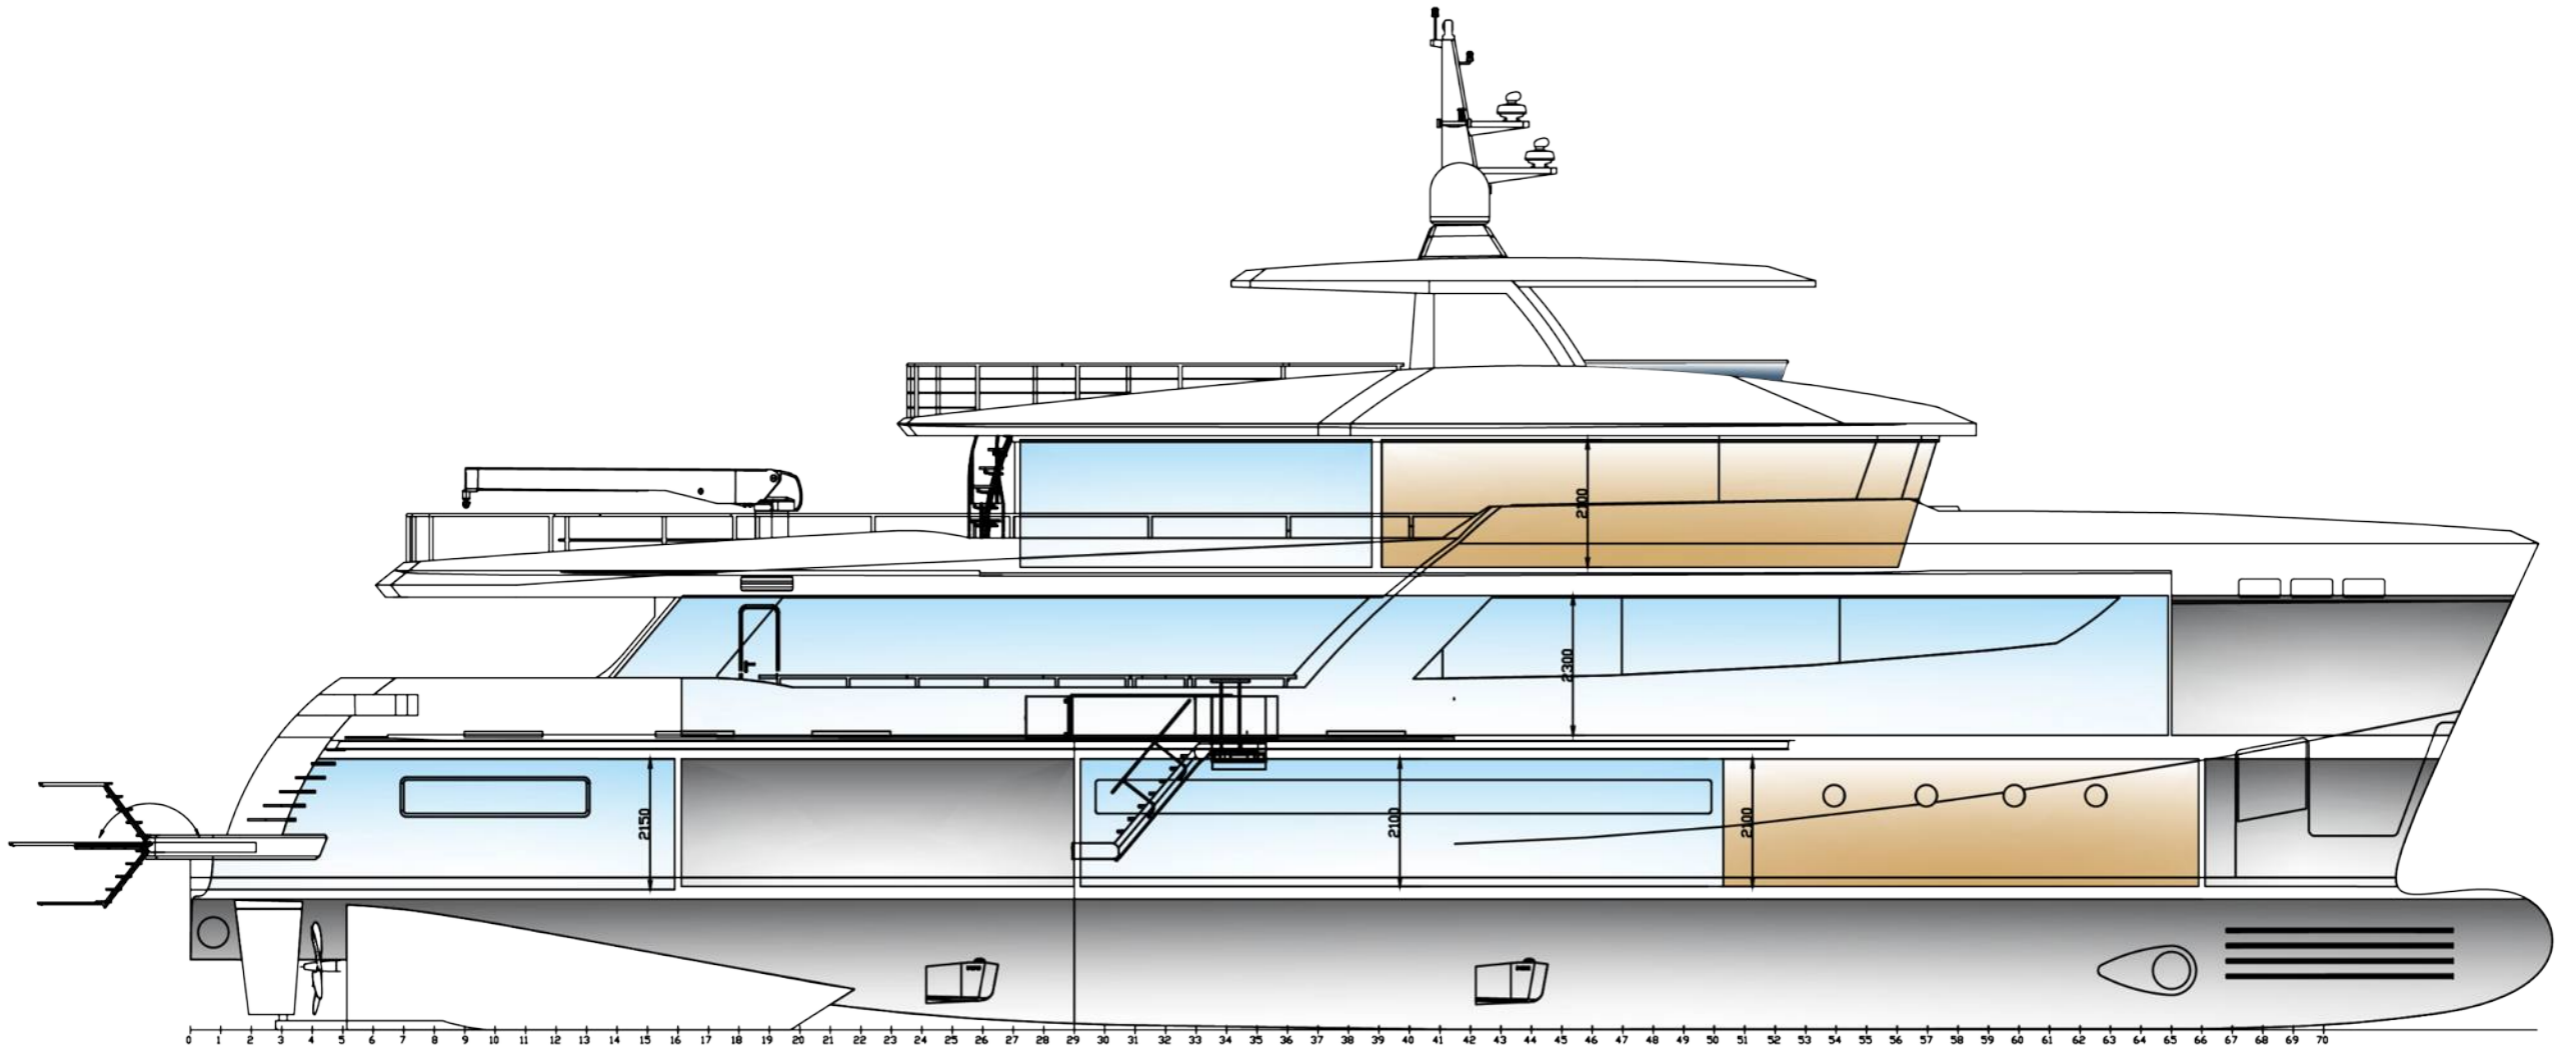

Interiors

The Bering 125 yacht is a classic explorer vessel built for adventure. Utilizing proven naval architecture and engineering of Bering's flagship vessel – the Bering 145 – the B 125 offers the space, quality, and ocean-going capabilities of a 50+ meter yacht in a smart sub-500 GT package.

A fully custom steel Explorer yacht, the Bering 125 measures 39,5 meters with a beam of 9 meters. She accommodates up to 10 guests across five en suite cabins, including a full-beam master suite on the main deck.

With top features including exceptional beach club facilities and large living spaces, this vessel is capable of an autonomous range of more than 4,500 nm. The Bering 125 yacht is a yacht designed for endless exploration.

The project was designed by Bering Yachts in collaboration with Red Yacht Design.

Main Saloon

Master Stateroom

BRIEF SPECIFICATION

Length Overall (LOA)	39.5 m/ 129'5"
Length Waterline (LWL)	36.2 m/ 118'7"
Beam Overall	9.00 m/ 30'
Draft (with full fuel load)	2.50 m/8'2"
Displacement Full Load	410.16 metric tons
Gross Tonnage	476 GT
Fuel	82.200 L/ 21.700 gallons
Fresh Water	9.100 L/ 2.400 gallons
Grey Water	4100 L/ 1083gallons
Black Water	4100 L/ 1083gallons
Engines	2 MAN D2862LE427 - 900 HP
Cruise Speed	10 knots
Maximum Speed	13 knots
Range at cruise speed	4.500+nautical miles
Guest	10
Crew	7
Exterior Area	261.2 m2 / 2812 sq ft
Interior Area	287.7 m2 / 3097 sq ft
Crew Area	92.1 m2 / 991 sq ft
Technical Area	253.8 m2 / 2732 sq ft