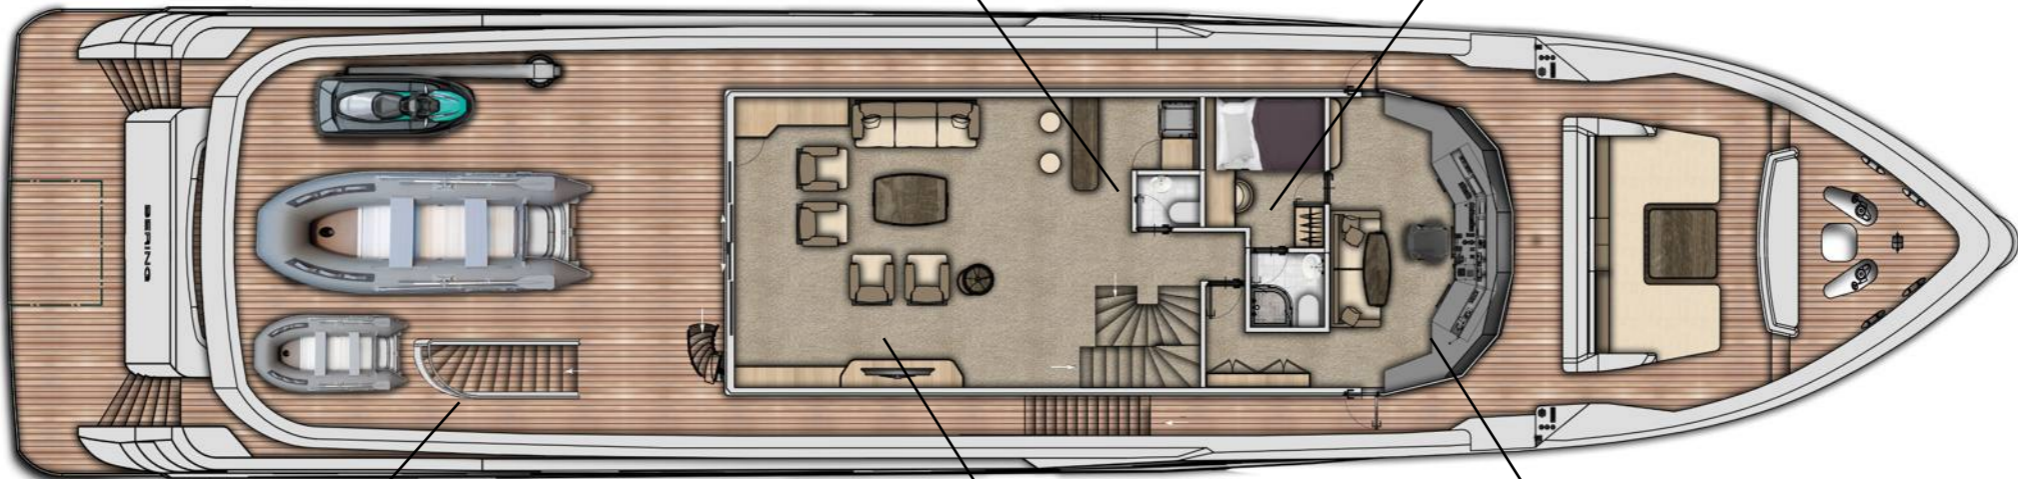

A fully custom steel Explorer yacht, the Bering 125 measures 39,5 meters with a beam of 9 meters. She accommodates up to 10 guests across five en suite cabins, including a full-beam master suite on the main deck.

The project was designed by Bering Yachts in collaboration with Red Yacht Design.

Main Saloon

Master Stateroom

BRIEF SPECIFICATION

Length Overall (LOA)	39.5 m/ 129'5"
Length Waterline (LWL)	36.2 m/ 118'7"
Beam Overall	9.00 m/ 30'
Draft (with full fuel load)	2.50 m/8'2"
Displacement Full Load	410.16 metric tons
Gross Tonnage	476 GT
Fuel	82.200 L/ 21.700 gallons
Fresh Water	9.100 L/ 2.400 gallons
Grey Water	4100 L/ 1083gallons
Black Water	4100 L/ 1083gallons
Engines	2 MAN D2862LE427 - 900 HP
Cruise Speed	10 knots
Maximum Speed	13 knots
Range at cruise speed	4.500+nautical miles
Guest	10
Crew	7
Exterior Area	261.2 m2 / 2812 sq ft
Interior Area	287.7 m2 / 3097 sq ft
Crew Area	92.1 m2 / 991 sq ft
Technical Area	253.8 m2 / 2732 sq ft

CREW AREA

INTERIOR AREA

TECHNICAL AREA

Flybridge

Flybridge Area
78,4 m² / 844 sq ft

Upper deck

Lobby
10,5 m² / 113 sq ft

Captain Cabin
8,7 m² / 93 sq ft

Exterior Area
122,3 m² / 1316 sq ft

Skylounge
31,7 m² / 341 sq ft

Pilot House
21,7 m² / 233 sq ft

Main deck

Lower deck

Bering Yachts in brief

Bering Yachts creates a new caliber of a vessel: recreational steel boat that provides an unequalled level of luxury, capability and safety. Taking design cues from proven oceangoing commercial trawlers, these yachts can cross any ocean comfortably, securely and with a minimal number of stops. We blend comfort and reliability to withstand any forces the nature can bring.