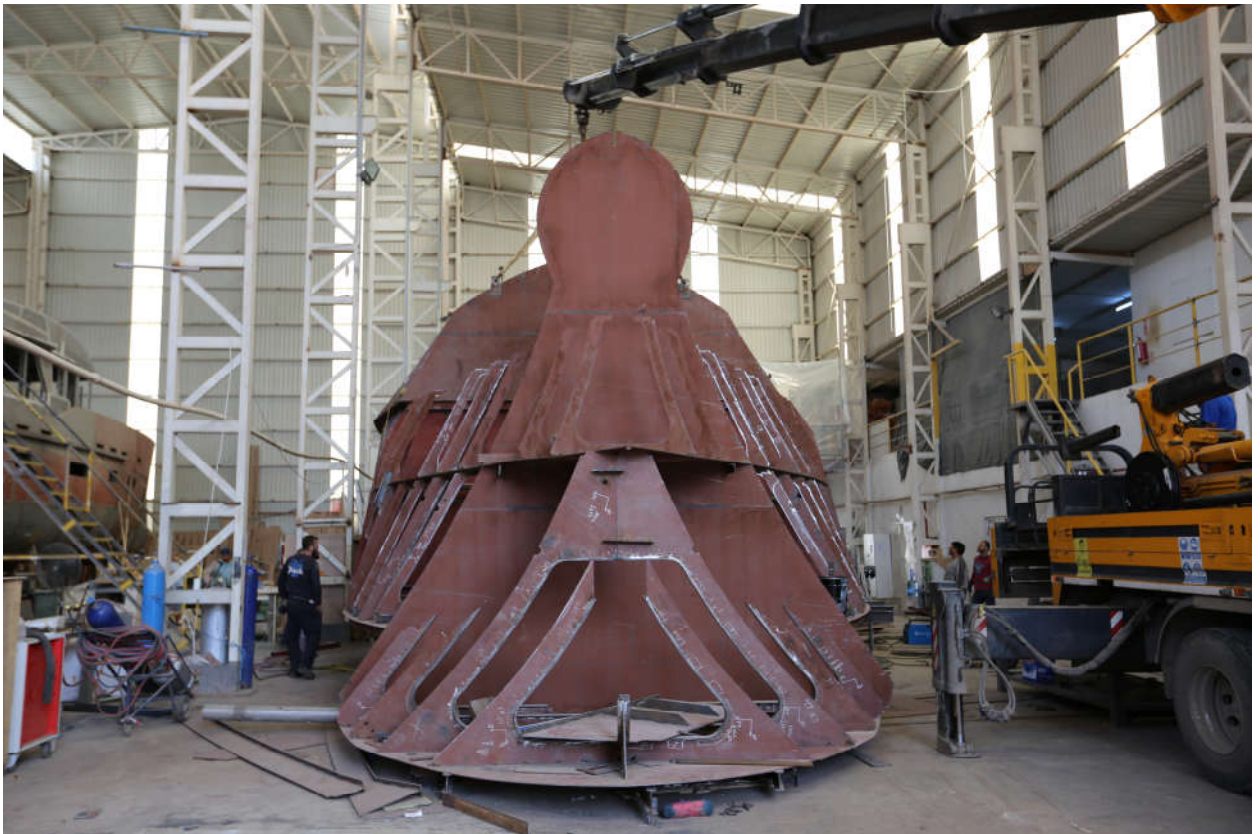

## New Bering 77 on the way

The Bering 77 is a very athletic and graceful long range motor yacht. Relying on the experience and lessons learned from all previous models.

---

### **Bering undertook the order of new motor yachts- Bering 77**

The Bering 77 displaces 364,000 pounds (165 tons) and shares the bulbous bow, hard chined hull sides and twin gondola skeg underbody of her sister ships. Her bow is very high off the water and prominently features two large pocket anchors tucked into the gorgeous stainless steel backing grill.

## Bering Yachts News May2018

---

The [Bering 77](#) has a range of over 4,000 miles at a cruising speed of 8 knots and can travel continuously for several weeks nonstop – letting her crew enjoy the journey while crossing the seas.