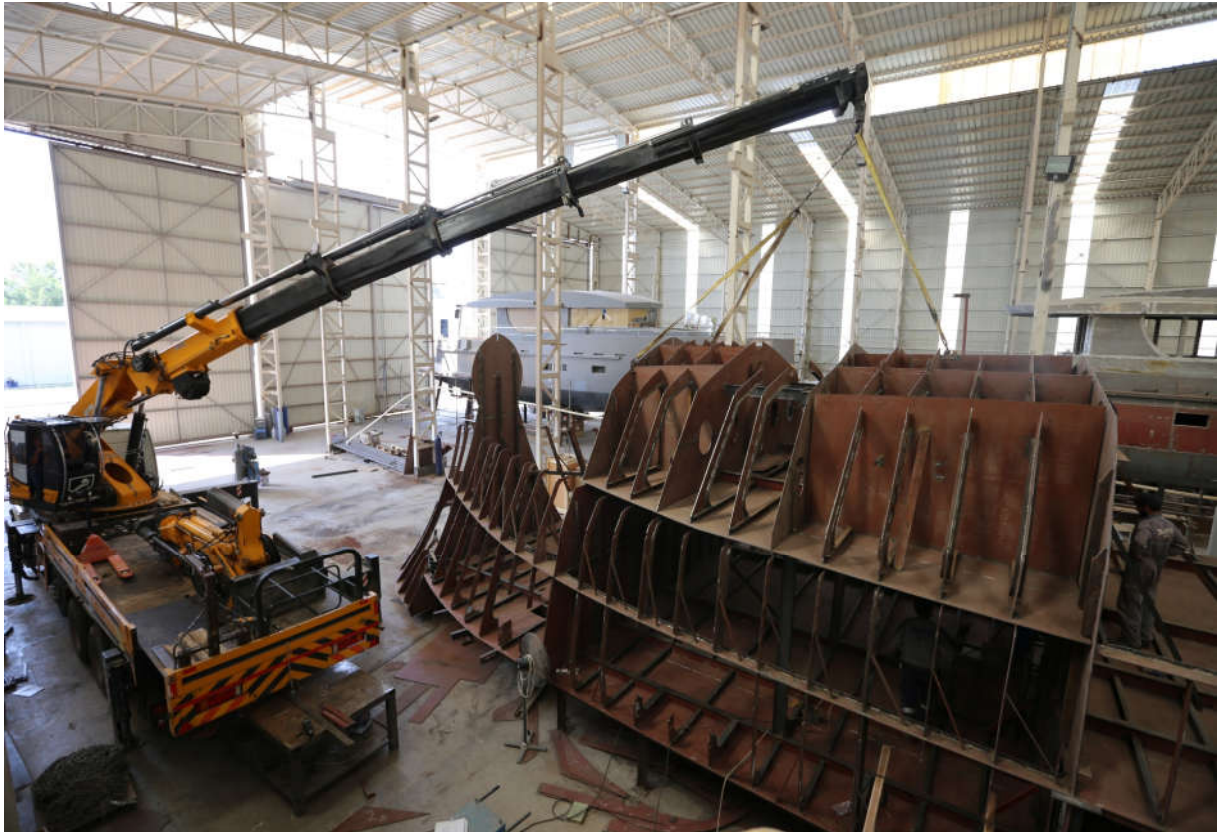

## New Bering 77 on the way

The Bering 77 is a very athletic and graceful long range motor yacht. Relying on the experience and lessons learned from all previous models.

---

### **Bering undertook the order of new motor yachts- Bering 77**

The Bering 77 displaces 364,000 pounds (165 tons) and shares the bulbous bow, hard chined hull sides and twin gondola skeg underbody of her sister ships. Her bow is very high off the water and prominently features two large pocket anchors tucked into the gorgeous stainless steel backing grill.

## Bering Yachts News May2018

---

The [Bering 77](#) has a range of over 4,000 miles at a cruising speed of 8 knots and can travel continuously for several weeks nonstop – letting her crew enjoy the journey while crossing the seas.