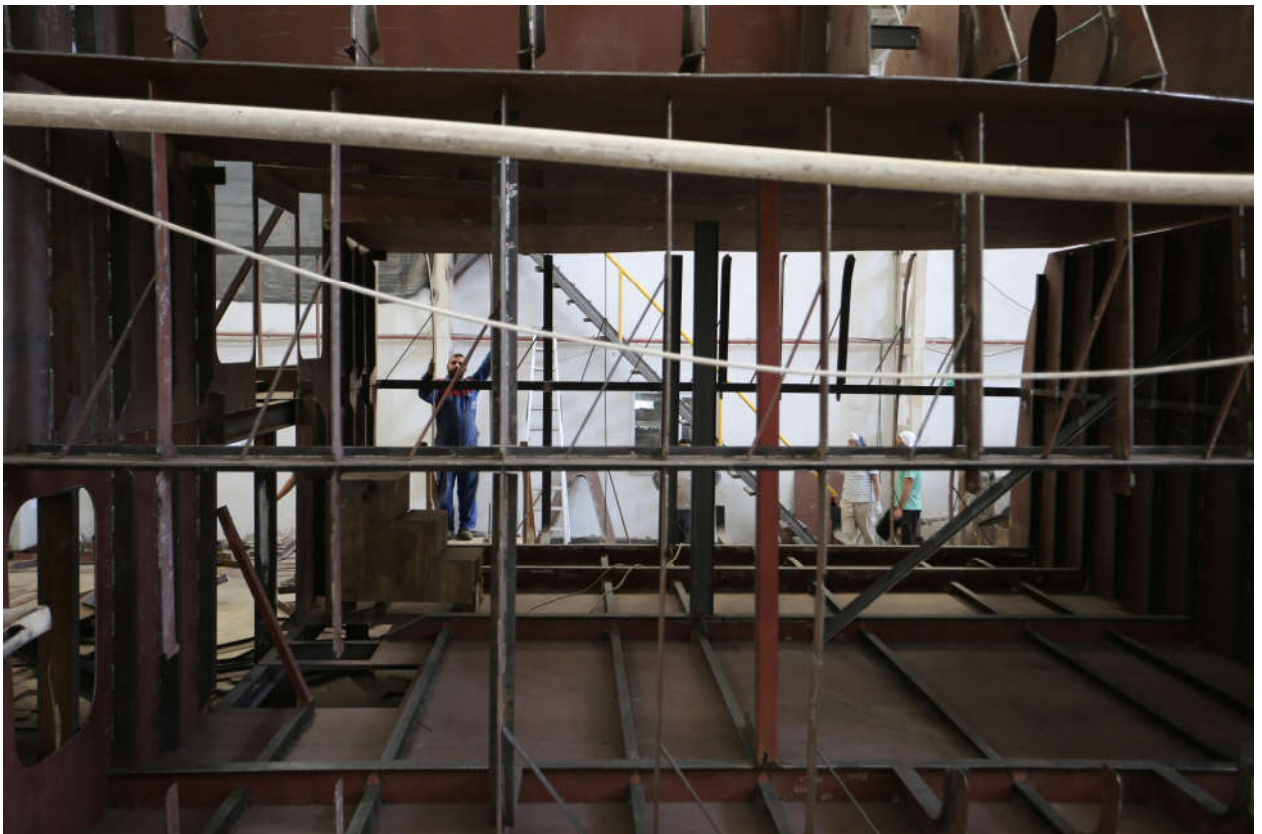

## New Bering 77 on the way

The Bering 77 is a very athletic and graceful long range motor yacht. Relying on the experience and lessons learned from all previous models.

---

### **Bering undertook the order of new motor yachts- Bering 77**

The Bering 77 displaces 364,000 pounds (165 tons) and shares the bulbous bow, hard chined hull sides and twin gondola skeg underbody of her sister ships. Her bow is very high off the water and prominently features two large pocket anchors tucked into the gorgeous stainless steel backing grill.

## Bering Yachts News May2018

---

The [Bering 77](#) has a range of over 4,000 miles at a cruising speed of 8 knots and can travel continuously for several weeks nonstop – letting her crew enjoy the journey while crossing the seas.